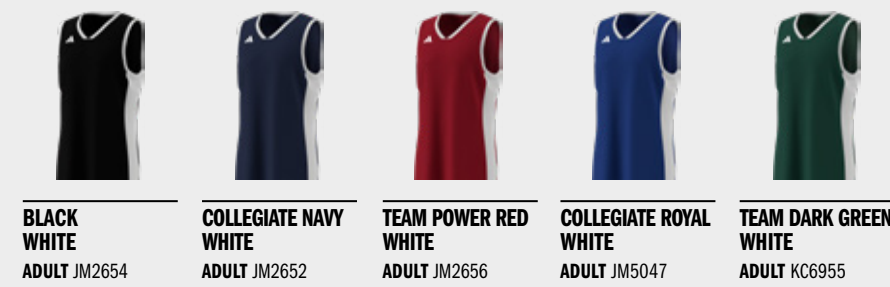

## JERSEY

ADULT 40 €

M PULSE SPEED J

**FIT** REGULAR  
**TECHNOLOGY** AEROREADY  
**MATERIAL** 100% RECYCLED POLYESTER  
**ADULT SIZES** 42, 46, 50, 54, 58, 62, 66, 70, 74, 46T, 50T, 54T, 58T, 62T, 66T

LIFECYCLE | → FEB 2027