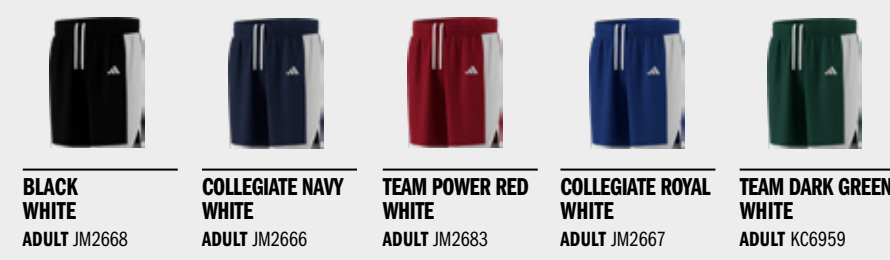

WHITE COLLEGIATE ROYAL
ADULT JM5046

WHITE TEAM DARK GREEN
ADULT KC6958

WHITE TEAM COLLEG PURPLE
ADULT KC6957

WHITE ONIX WHITE
ADULT JM2657