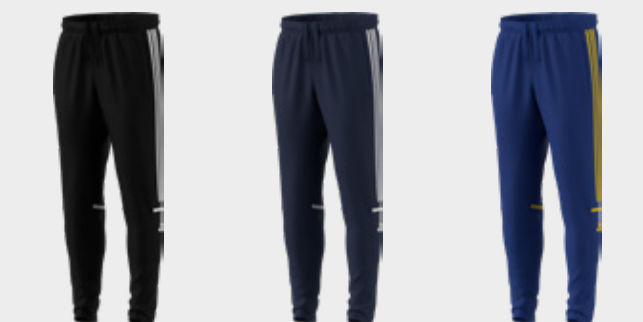

BLACK WHITE
ADULT JE2782
YOUTH JE2777

TEAM NAVY BLUE 2 WHITE
ADULT JD2988
YOUTH JD4799

TEAM ROYAL BLUE TEAM YELLOW
ADULT JP3152
YOUTH JP3154

SQUADRA 25

HOODY

ADULT 50 €
YOUTH 45 €

SQ25 HOOD

FIT REGULAR
TECHNOLOGY AEROREADY
MATERIAL 100% PET-REC
ADULT SIZES XS, S, M, L, XL, 2XL, 3XL
YOUTH SIZES 116, 128, 140, 152, 164, 176

LIFECYCLE → FEB 2028