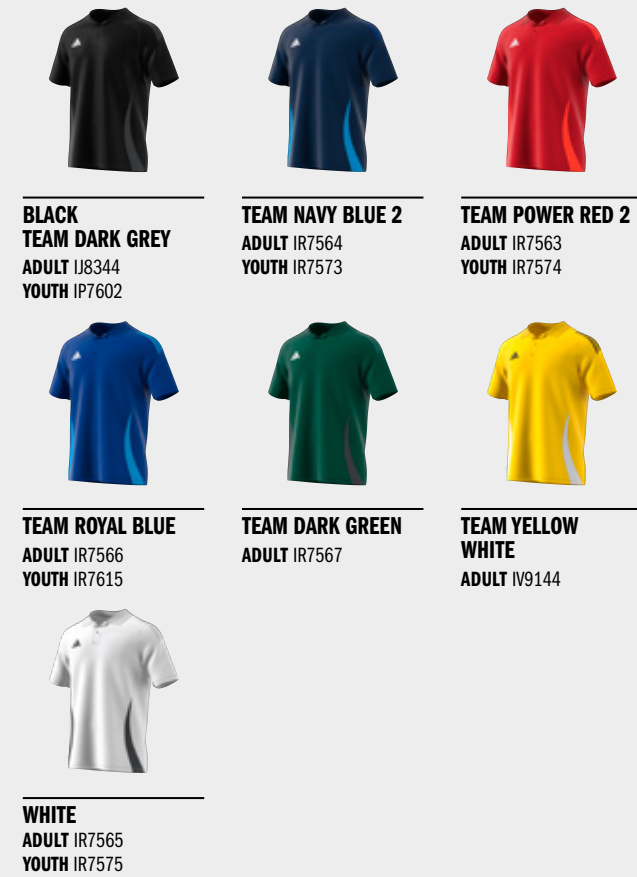

TIRO 24 COMPETITION

PRESENTATION JACKET

TIRO24 C PREJKT
ADULT 70 €
YOUTH 60 €

FIT SLIM
TECHNOLOGY AEROREADY
MATERIAL 100% RECYCLED POLYESTER
ADULT SIZES XS, S, M, L, XL, 2XL, 3XL
YOUTH SIZES 116, 128, 140, 152, 164, 176

LIFECYCLE → FEB 2026

PRESENTATION PANT

TIRO24 CPREPNT
ADULT 55 €
YOUTH 45 €

FIT REGULAR
TECHNOLOGY AEROREADY
MATERIAL 100% RECYCLED POLYESTER
ADULT SIZES XS, S, M, L, XL, 2XL, 3XL
YOUTH SIZES 116, 128, 140, 152, 164, 176

LIFECYCLE → FEB 2026

TIRO 24 COMPETITION

POLO

TIRO24 C POLO
ADULT 40 €
YOUTH 35 €

FIT REGULAR
MATERIAL 65% RECYCLED POLYESTER / 35% COTTON
ADULT SIZES XS, S, M, L, XL, 2XL, 3XL
YOUTH SIZES 116, 128, 140, 152, 164, 176

LIFECYCLE → FEB 2026

ALL WEATHER JACKET

TIRO24 C AWJKT
ADULT 80 €
YOUTH 70 €

FIT REGULAR
MATERIAL 100% RECYCLED POLYESTER
ADULT SIZES XS, S, M, L, XL, 2XL, 3XL
YOUTH SIZES 116, 128, 140, 152, 164, 176

LIFECYCLE → FEB 2026