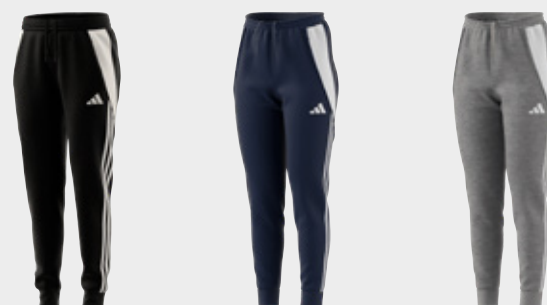

**BLACK
WHITE**
ADULT IJ7657

**TEAM NAVY BLUE 2
WHITE**
ADULT IS1010

**MEDIUM GREY HEATHER
WHITE**
ADULT IS1011